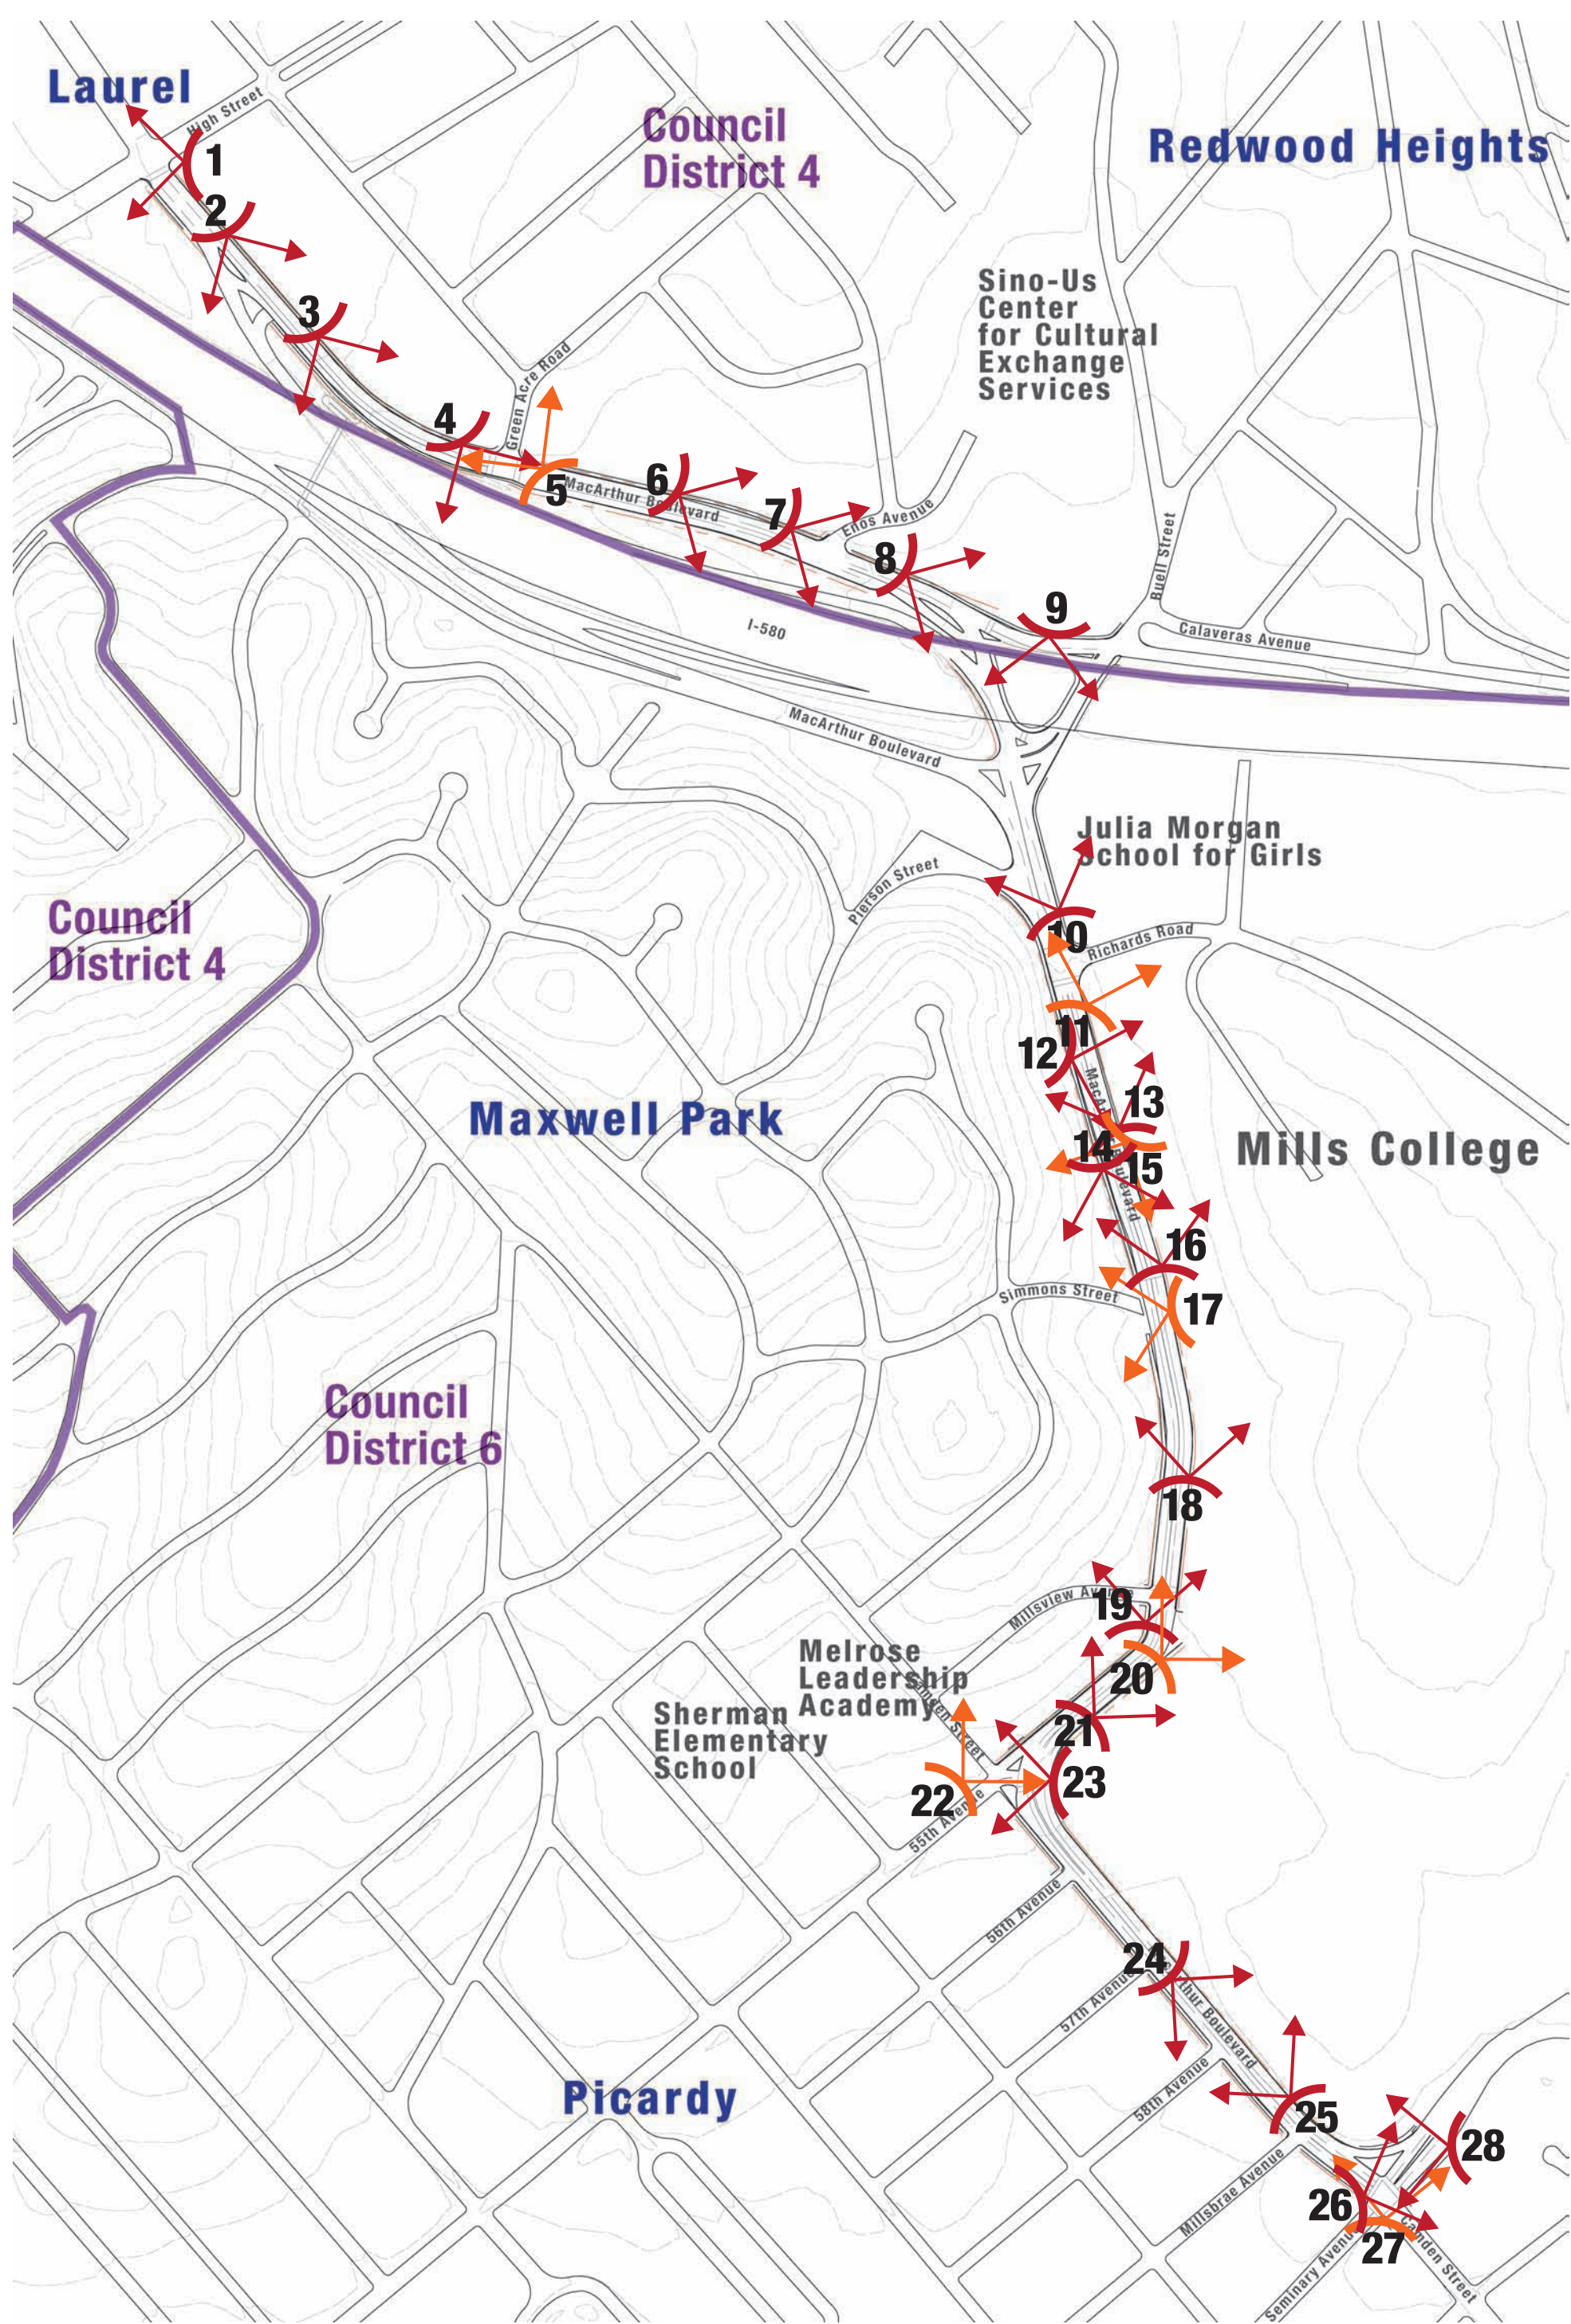

Site Photos 1-9

LAMMPS: Laurel Access to Mills, Maxwell Park, and Seminary
City of Oakland, California

Kimley-Horn
and Associates, Inc.

- Robert Sabbatini AICP FASLA
- Envirocom Communication Strategies, LLC

Site Photos 22-28

LAMMPS: Laurel Access to Mills, Maxwell Park, and Seminary
City of Oakland, California

Kimley-Horn
and Associates, Inc.

- Robert Sabbatini AICP FASLA
- Envirocom Communication Strategies, LLC